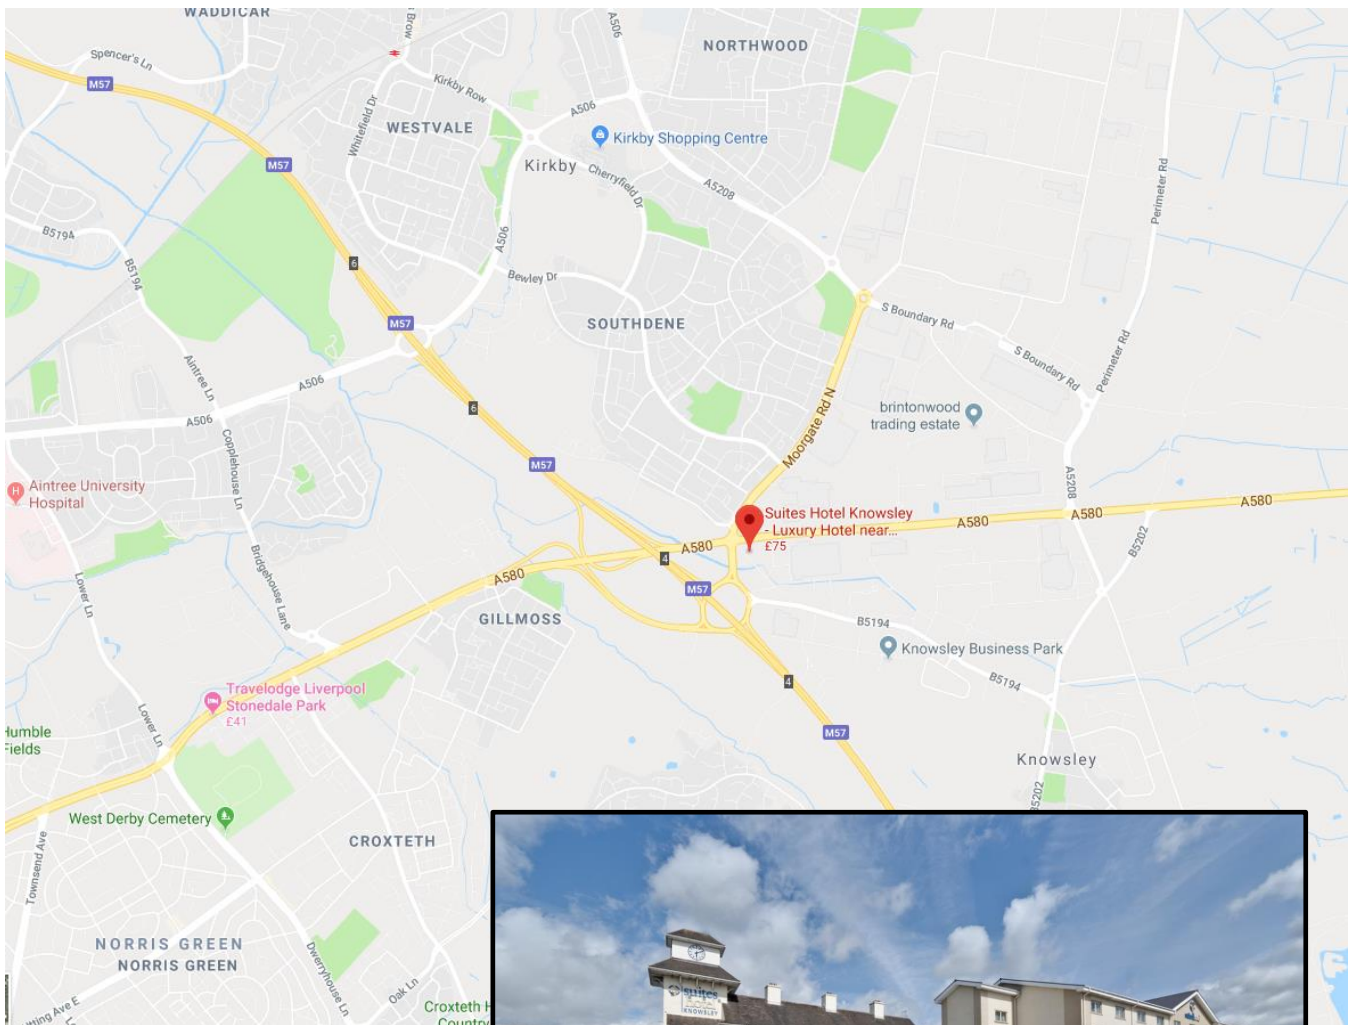

Directions to Liverpool Location

The Suites Hotel, Ribblers Lane, Knowsley, Prescot, Liverpool, L34 9HA

Tel: 0151 549 2222 | Click [HERE](#) for Google Map Directions

Nearest train stations:

Kirkby Train Station (2.9 miles)

Fazakerley Train Station (3.7 miles)

Liverpool Lime Street Station (7.2 miles)

Liverpool Central Train Station (7.7 miles)