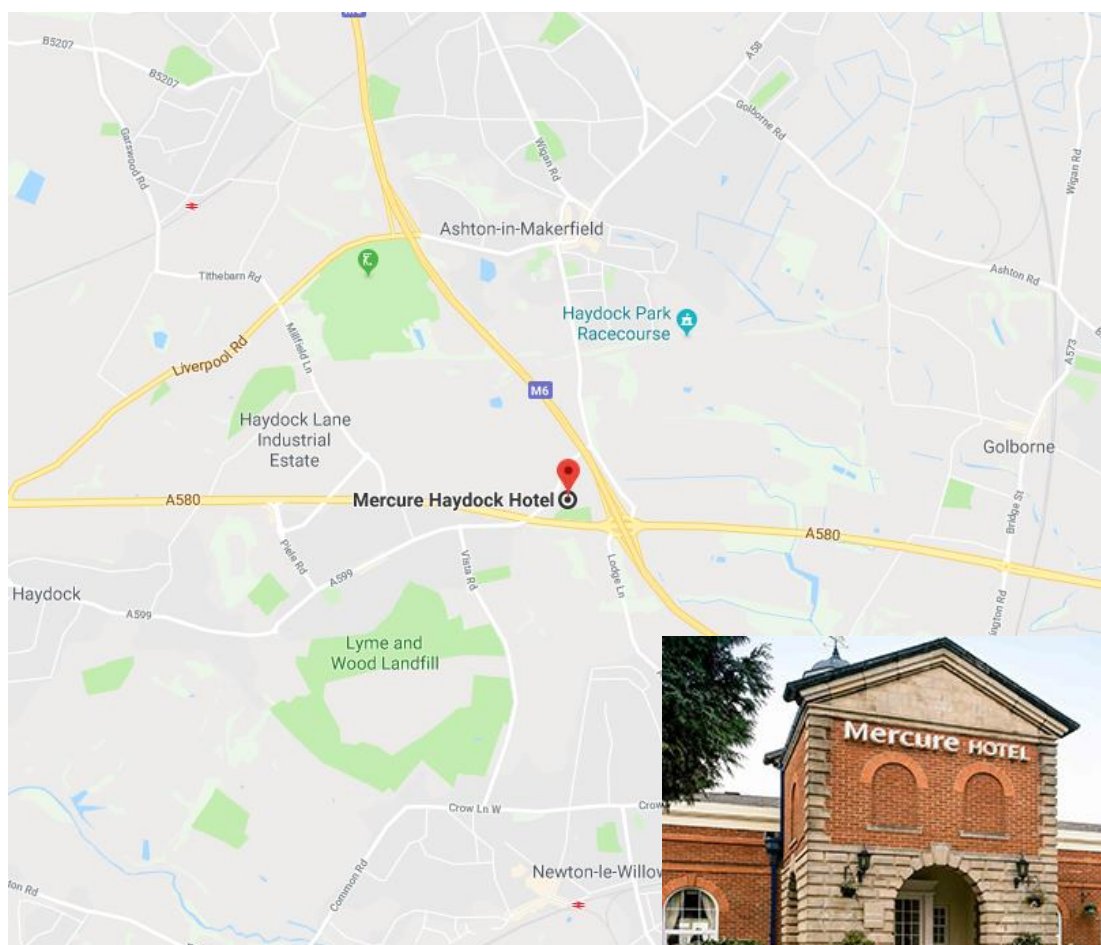

Directions to Warrington Location

Mercure Haydock Hotel, Penny Lane, Merseyside. WA11 9SG

Telephone: 08713 769 044 | Click [HERE](#) for Google Map Directions

Directions by Road

Leave the M6 at Junction 23. Follow signs to Haydock Park Racecourse onto the A49 North towards Ashton-in-Makerfield. Once on the A49, take the first left, go under the bridge and take the next left into the hotel entrance.

Nearest train station: Newton Le Willows (2.5 miles)