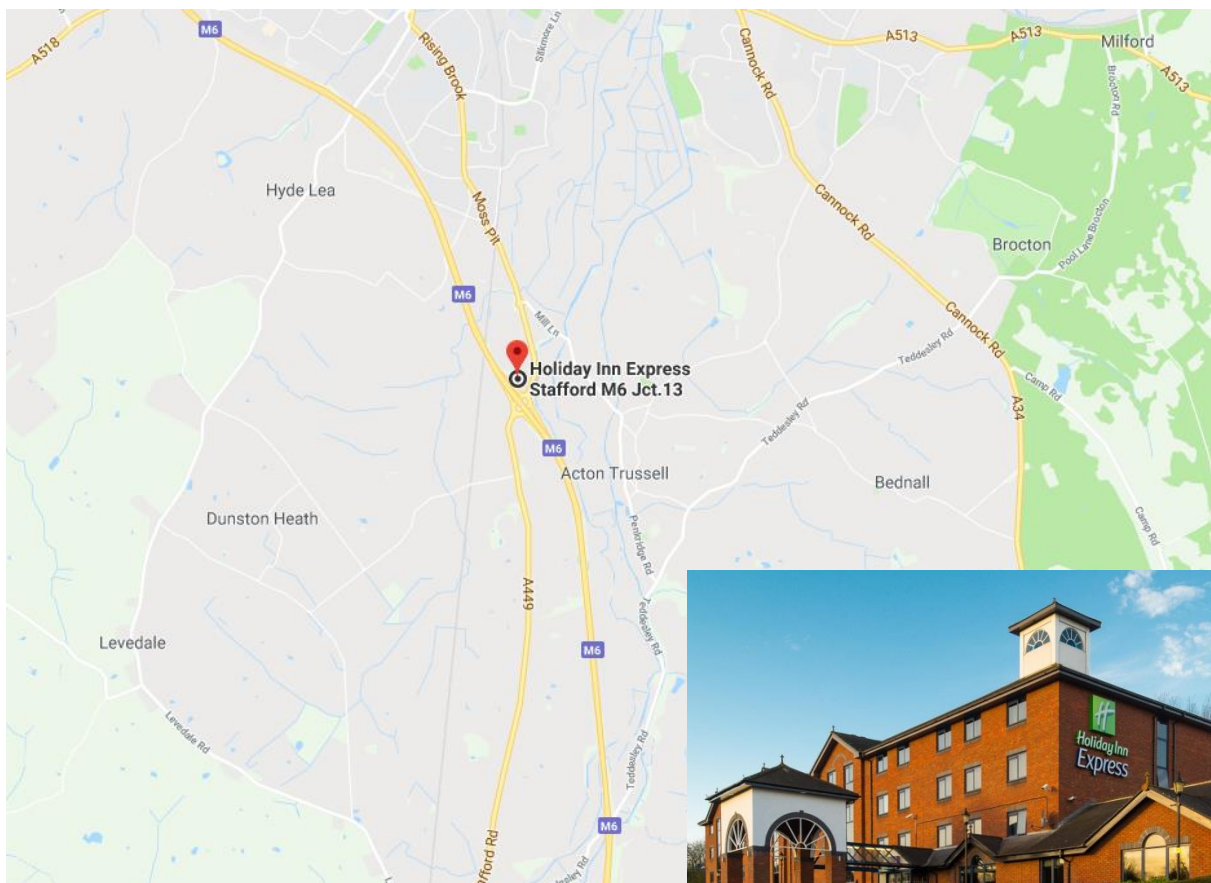

Directions to Stafford Location

Holiday Inn Express, Acton Gate, Acton Court, Staffordshire, Stafford, ST18 9AP

Telephone: 0871 902 1551 | Click [HERE](#) for Google Map Directions

Directions by Road

On the M6, exit on junction 13. At the roundabout, take the exit sign posted Stafford. Follow this road for 200 yards and turn left. The hotel is immediately in front of you.

Nearest train station: Stafford train station (3.3 miles)