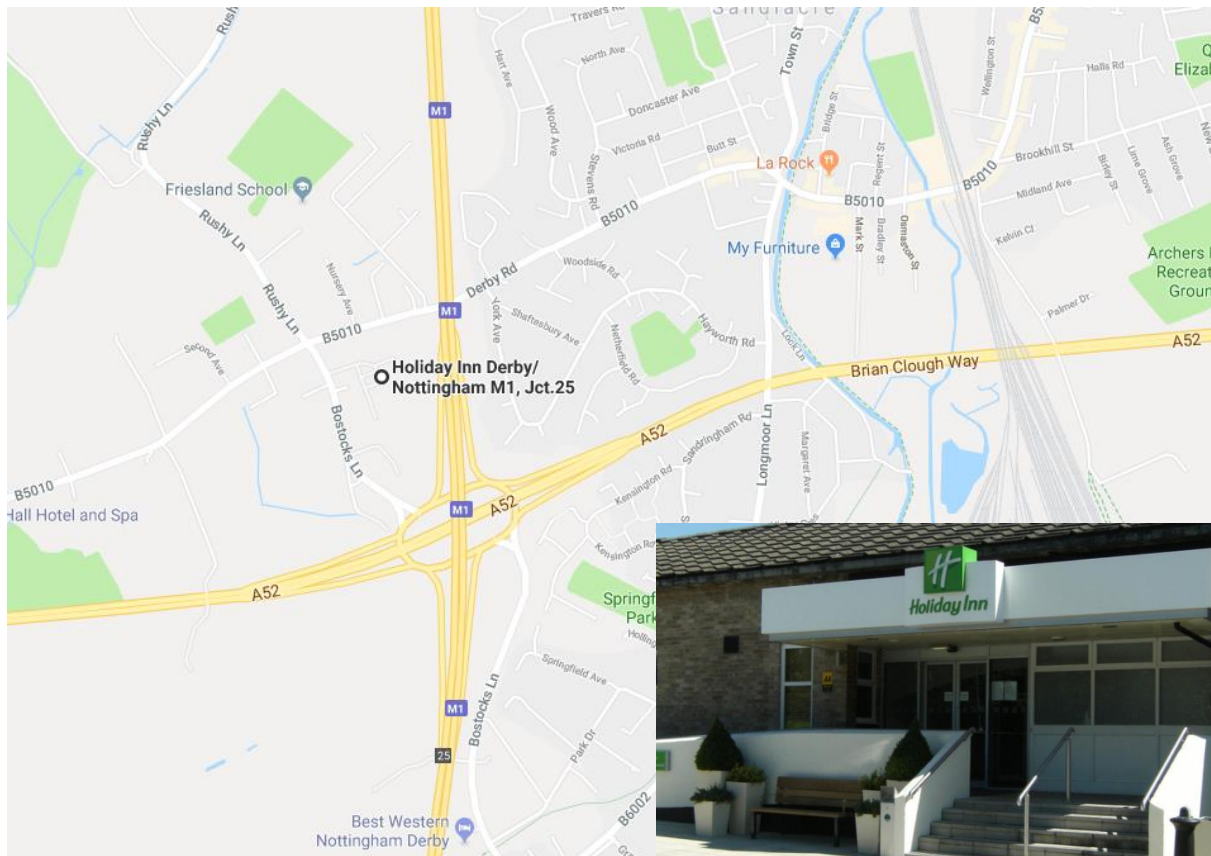

Directions to Nottingham Location

Holiday Inn, Bostocks Lane, Sandiacre, Nottingham, **NG10 5NJ**

Telephone: 0871 942 9062 | Click [HERE](#) for Google Map Directions

Directions by Road

From the M1 Northbound: exit Junction 25, 2nd exit at the roundabout.

From M1 Southbound: exit junction 25, 5th exit the roundabout.

From the A52 to Derby, M1 exit, 5th exit at the roundabout. A52 to Nottingham, M1 exit, 1st exit at the roundabout.

The hotel is situated approximately 300 yards on the right hand side.

Nearest train station: Long Eaton train station (2 miles)