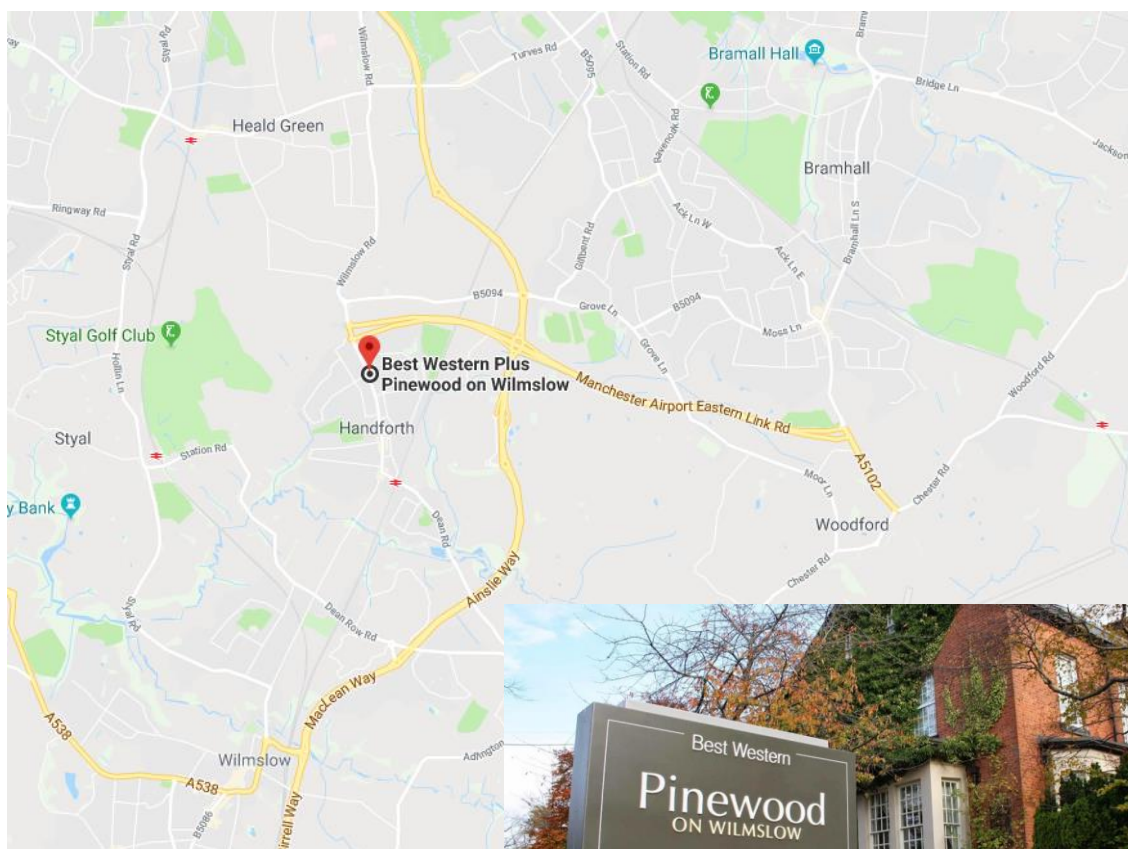

Directions to Manchester Location

Best Western plus Pinewood on Wilmslow, Wilmslow Road, Handforth, Wilmslow, Cheshire,
SK9 3LF

Telephone: 01625 529 211 | Click [HERE](#) for Google Map Directions

Directions by Road

From M60 Junction3, follow A34 to Cheadle for approximately 3 miles through 2 roundabouts. At the 3rd roundabout take the third exit onto the A555 to the end.

Turn left and the hotel is 100 yards on the left. There are brown tourist signs to follow from the A34.

Nearest train station: Handforth train station (0.5 miles)