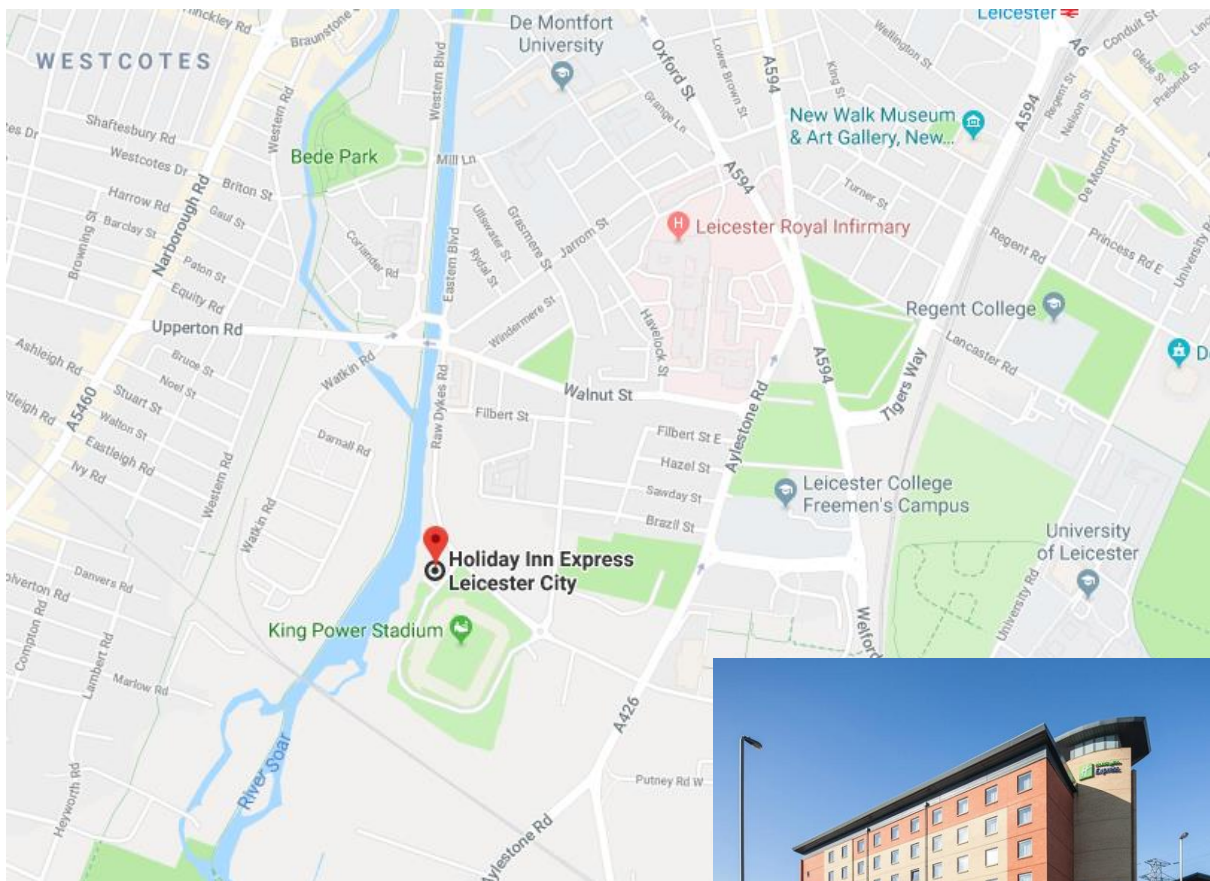

Directions to Leicester Location

Holiday Inn Leicester Express, Filbert Way, Raw Dykes Road, Leicester, LE2 7FL

Telephone: 0116 249 4590 | Click [HERE](#) for Google Map Directions

Directions by Road

Exit the M1 Motorway at Jct 21 (M1 / M69 Exit). Follow A5460 City Centre for Approx 3 Miles. Turn Right at Traffic Lights onto Upperton Road. Turn Right at Roundabout (A426). You will now be on Eastern Boulevard With the Canal On your Right. After half a mile you will enter Raw Dykes Road. The hotel is in front of you on the Right. To enter car park turn Right at the Stadium traffic lights.

Nearest train station: Leicester train station (1.6 miles)