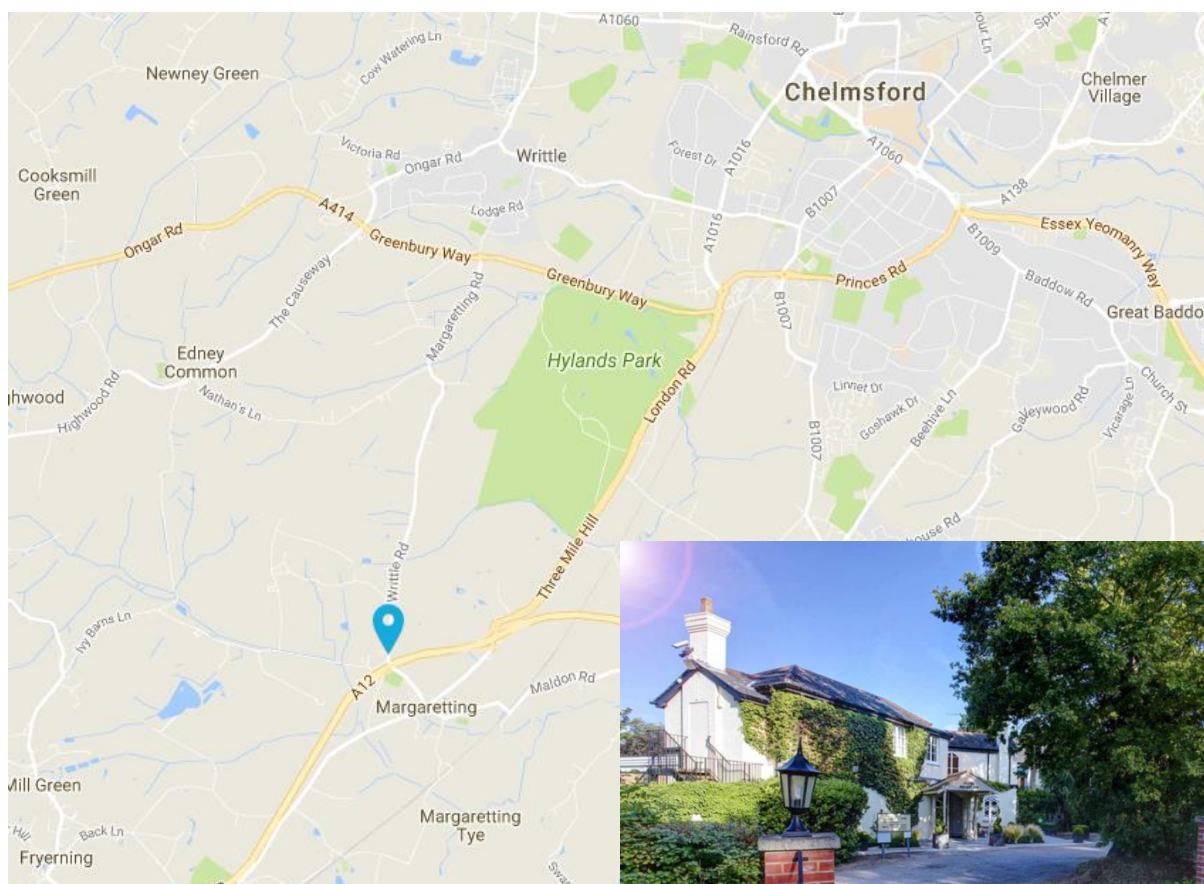

Directions to Essex Location

Best Western Ivy Hill Hotel, Writtle Road, Margaretting, Chelmsford, Essex, **CM4 0EH**

Tel: 0844 387 6238 | Click [HERE](#) for Google Map Directions

Directions by road

Nearest motorway: M25, J28, 9 miles

Free parking on site (100 spaces). On site disabled parking (3 spaces).

Directions by Train

Nearest train station: Chelmsford Train Station (5 miles)