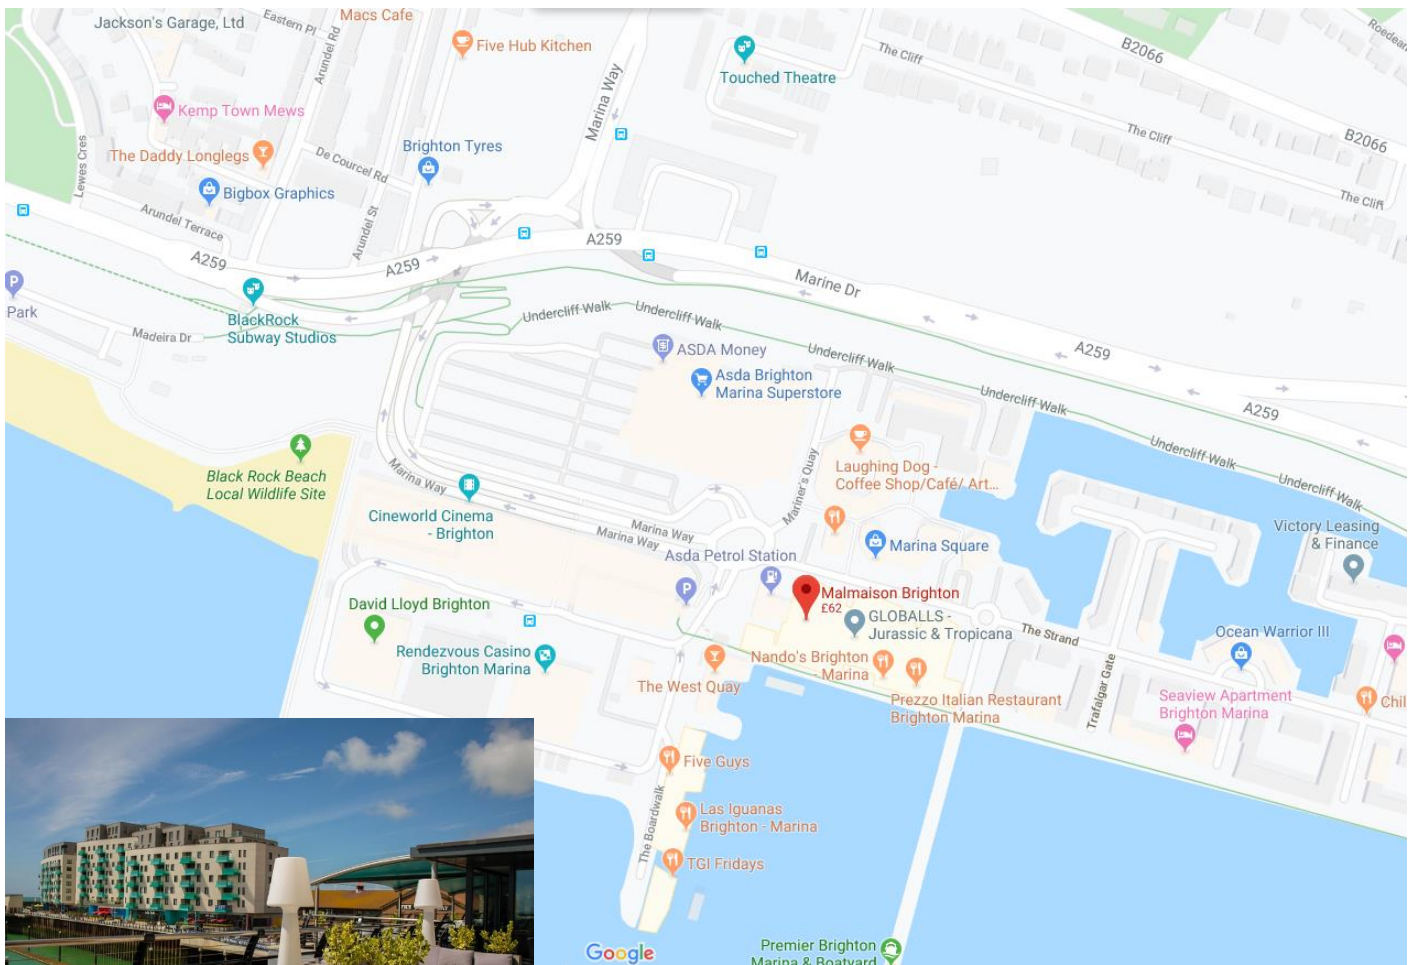

Directions to Sussex Intro Location

Malmaison Brighton, Waterfront, (11 Mermaid Walk), Brighton Marina Village, Brighton, BN2 5WA

Tel: 01273041482 | Click [HERE](#) for Google Map Directions

Directions by Road

It's easy to find your way to the Malmaison by car or public transport. To make your journey hassle-free, please use the link provided [HERE](#) for Google Map directions and input your postcode to generate easy to follow driving directions.

Please note that Palm Drive is a single carriageway with zebra crossings just outside the hotel for ease of crossing to the Marina Square.

Directions by Bus

The number 7 bus runs frequently from just outside the hotel by McDonalds which will take you up into town

Directions by Train

Brighton Railway is approx. 2.7 miles and a 13 minute drive from the venue. It takes approx. 53 minutes to walk from the station to the Malmaison Hotel.

Parking

Complimentary parking is available in the Marina Car Park, located a short walk from the hotel. (BN2 5WA). There is a height restriction for the multi-storey car park of 1.95metres.