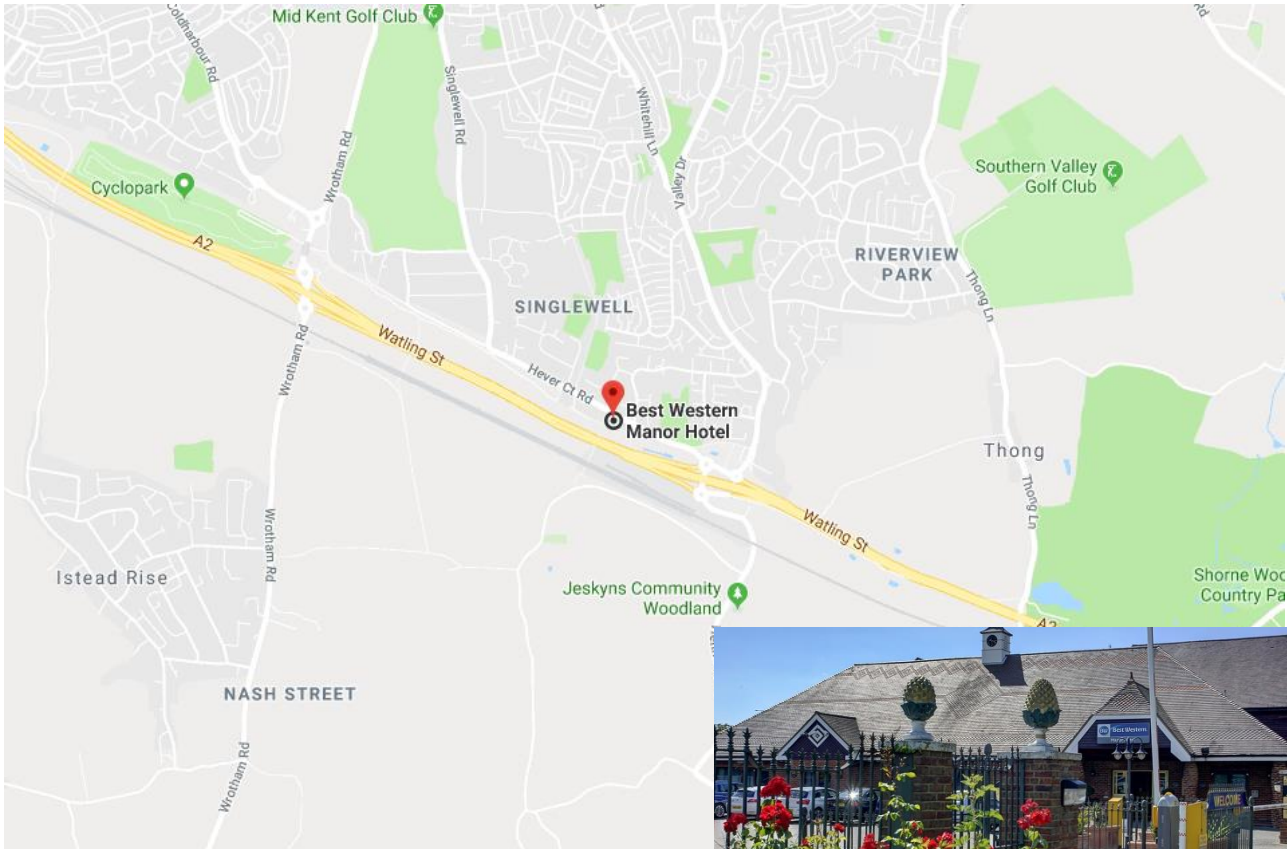

### Directions to Kent Location

Best Western Manor Hotel, Hever Court Road, Singlewell, Gravesend, Kent, **DA12 5UQ**

Tel: 01474 353100 | Click [HERE](#) for Google Map Directions

### Directions by road

#### From London (Coast bound)

A2 towards Gravesend/M2. Take the exit for Gravesend (E)

At the roundabout, take the 1<sup>st</sup> exit onto Hever Ct Rd

Destination will be on the left

#### From Canterbury (London bound)

Get on M2 in Boughton-under Blean from

A2050 and A2

Follow M2. Continue onto A2 towards Gravesend. Take the exit for Gravesend (E)

At the roundabout, take the 3<sup>rd</sup> exit onto Hever Ct Rd