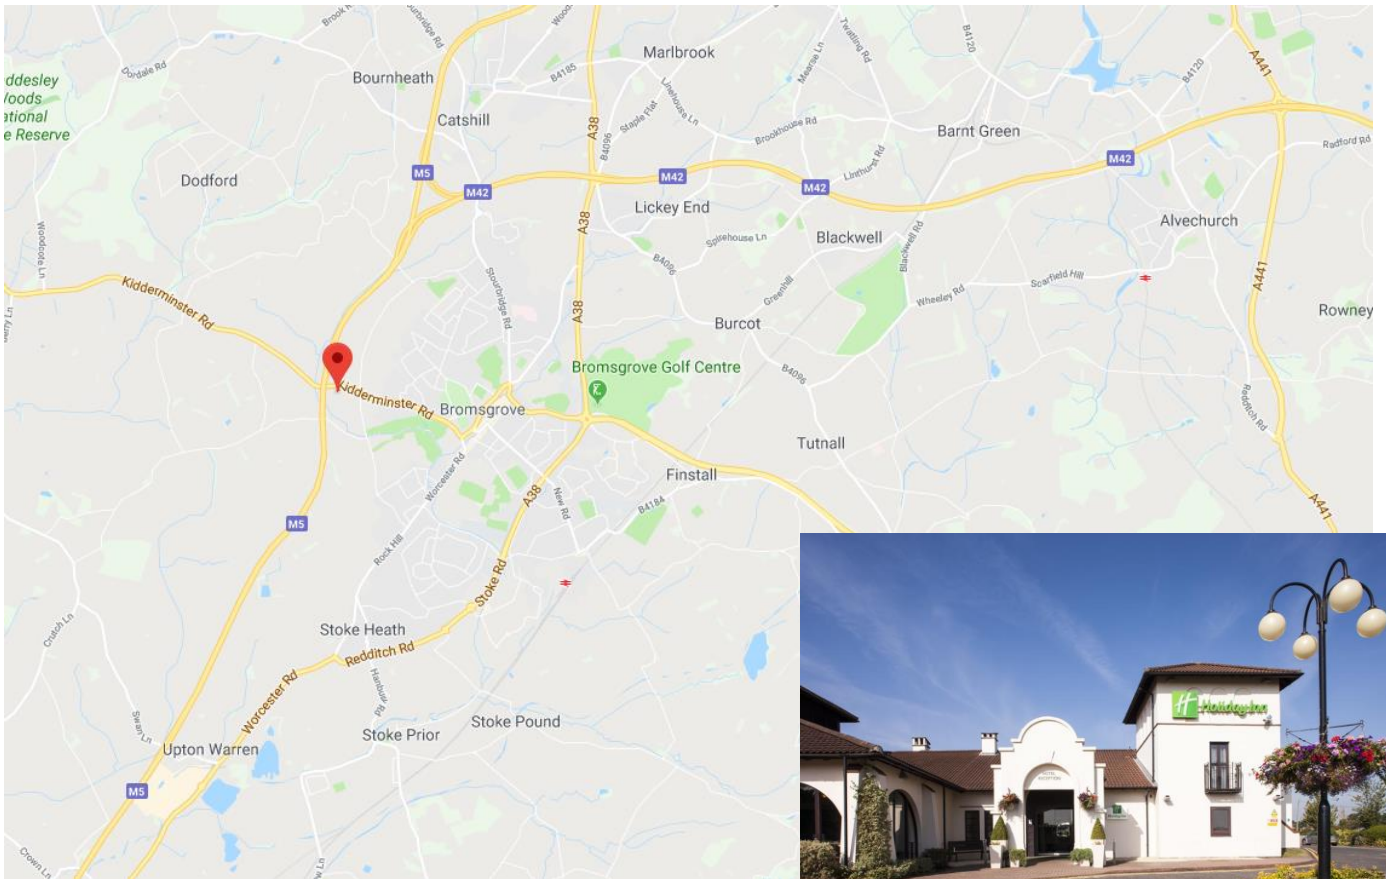

## Directions to Birmingham Intro Location

Holiday Inn Birmingham-Bromsgrove, Kidderminster Road, Bromsgrove, **B61 9AB**

Tel: [0871 942 9142](tel:08719429142) | Click [HERE](#) for Google Map directions

### Location

The Holiday Inn Birmingham-Bromsgrove is minutes away from junctions 4 and 5 of the M5, junction 1 of the M42 and close to Bromsgrove railway station, the hotel facilities include 110 fully air conditioned bedrooms, complimentary car parking and the You Fit Health Club & Spa.

### Driving Directions

M5 (From the South) Leave M5 at J5. Take the A38 to Bromsgrove for 2 miles. At roundabout turn left, Bromsgrove (B4091) for 1.5 miles. Left at 2nd roundabout, Kidderminster Road (A448). The hotel is half a mile on the left.

M5 (From the North) Leave M5 at J4. Take the A38 Bromsgrove for 2 miles. Straight across the traffic lights and straight on at roundabout. Filter right at traffic lights, North Bromsgrove. Turn right at next roundabout, Kidderminster Road (A448). The hotel is half a mile on the left.