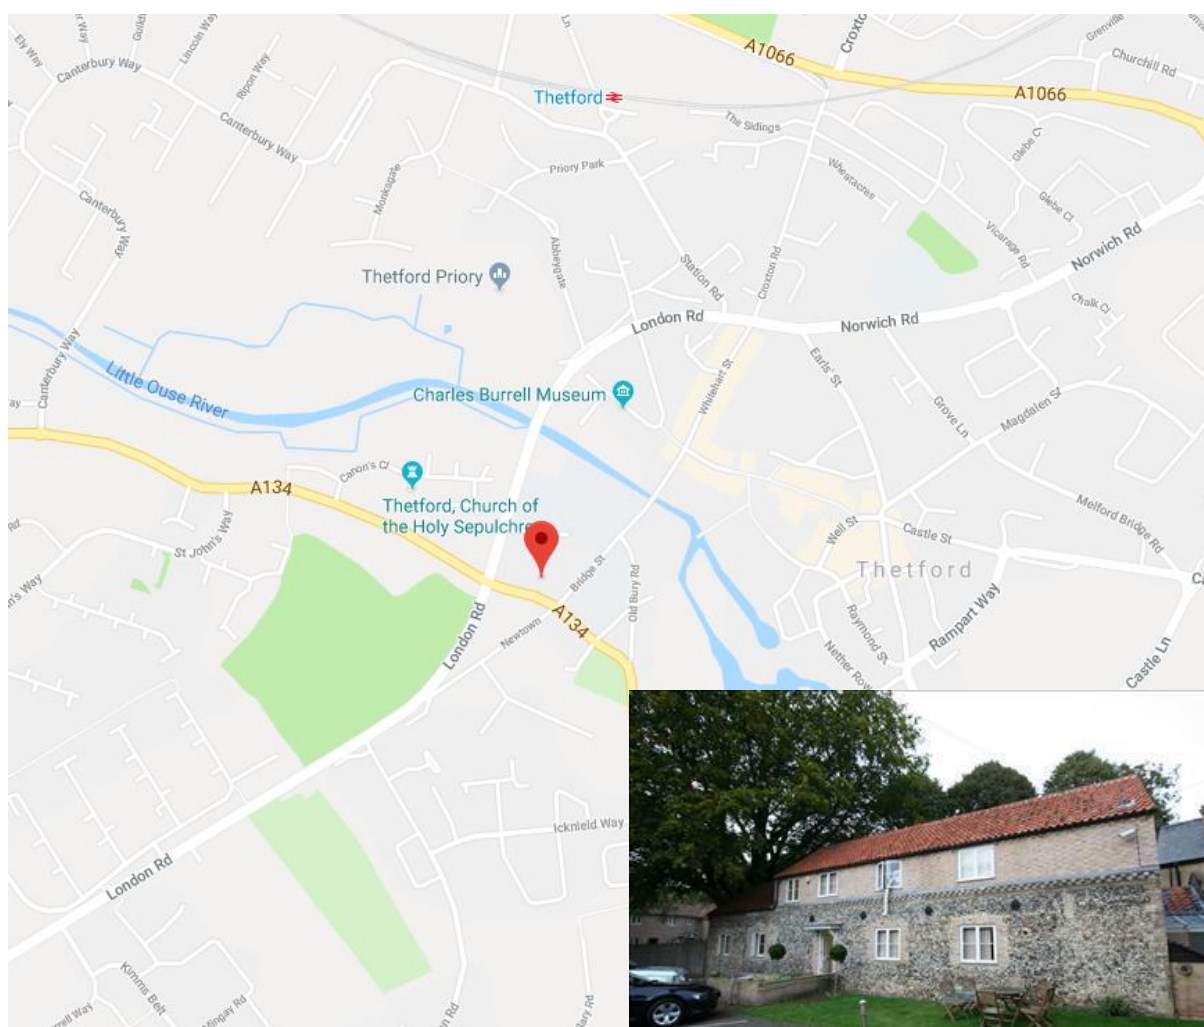

Directions to Thetford Location

Beech Tree Barn, 11 Bury Road, Thetford, Norfolk, IP24 3PJ

Telephone: 01842 770 291 | Click [HERE](#) for Google Map Directions

Directions by Road

Look out for the pub The Chase which is on the corner of Newton and Bury Road by the traffic lights. The entrance to the office is from Bury Road. Keep a look out for a Knights Lowe sign alongside our By the Bridge sign (as pictured overleaf) and enter this driveway where you will find Beech Tree Barn (pictured above).

Nearest train station: Thetford train station (0.7 miles)

Above: The Chase pub, Newtown.

Above: Driveway entrance to Beech Tree Barn (By the Bridge) off Bury Road.